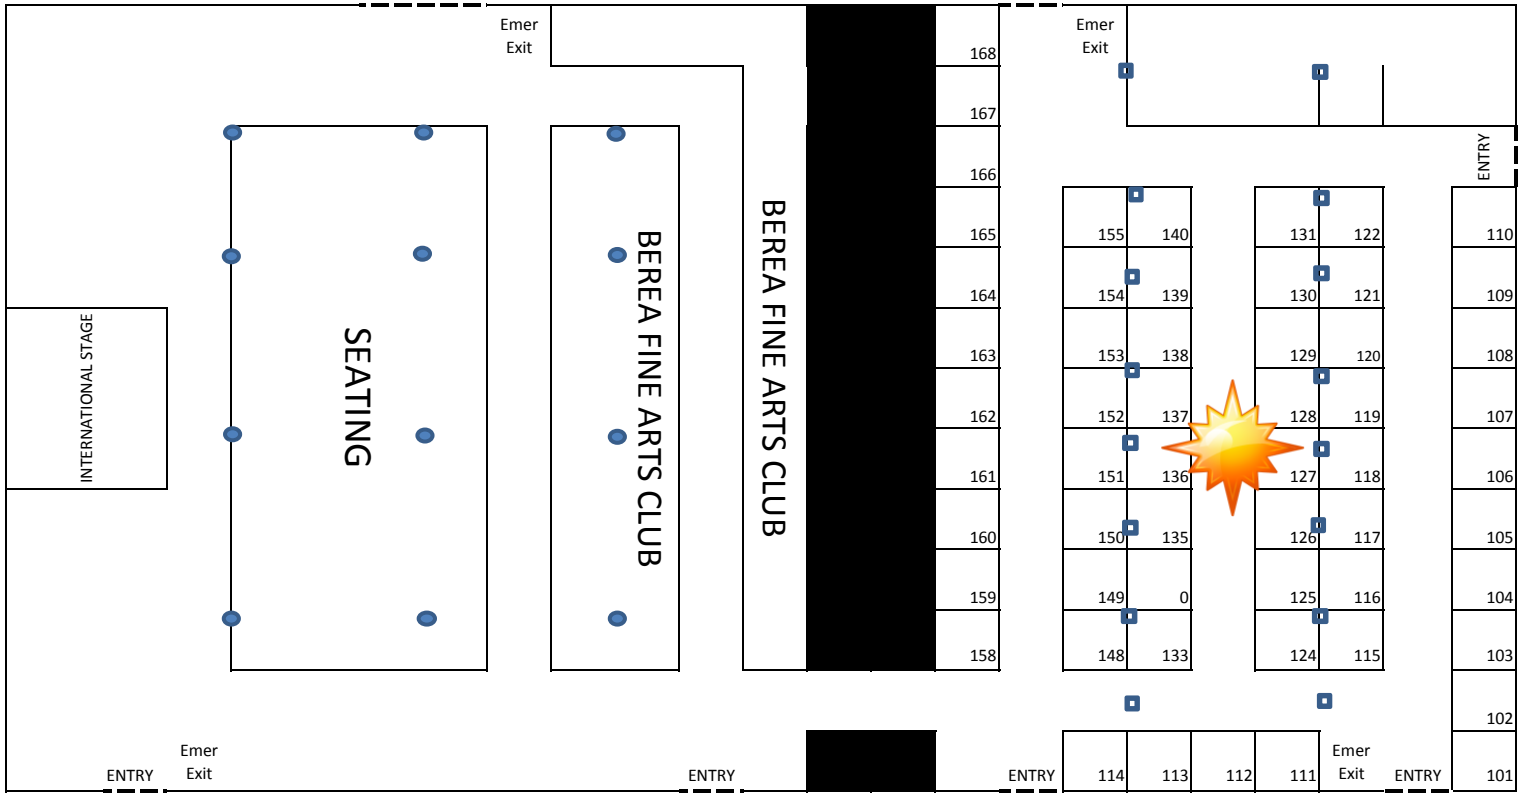

SHOPPING FLOOR PLAN

- Column
- Column

BAVARIAN SHOPPING VILLAGE
 CLEVELAND LABOR DAY OKTOBERFEST
 AUGUST 30 - SEPTEMBER 2, 2013

WWW.CLEVELANDOKTOBERFEST.COM
 PHONE (440) 348-0960
 FAX (440) 348-0959
 Email: mike@usa-expo.com

OKTOBERFEST SITE PLAN

@ CUYAHOGA COUNTY FAIRGROUNDS

BLDG 27

BAGLEY RD ENTRANCE

FREE PARKING

CONCESSIONS

M I D W A Y

GATE 5 MAIN

CONCESSIONS

FAIR OFFICE

FIRST AID
 GATE 2
 TICKETS

POLICE